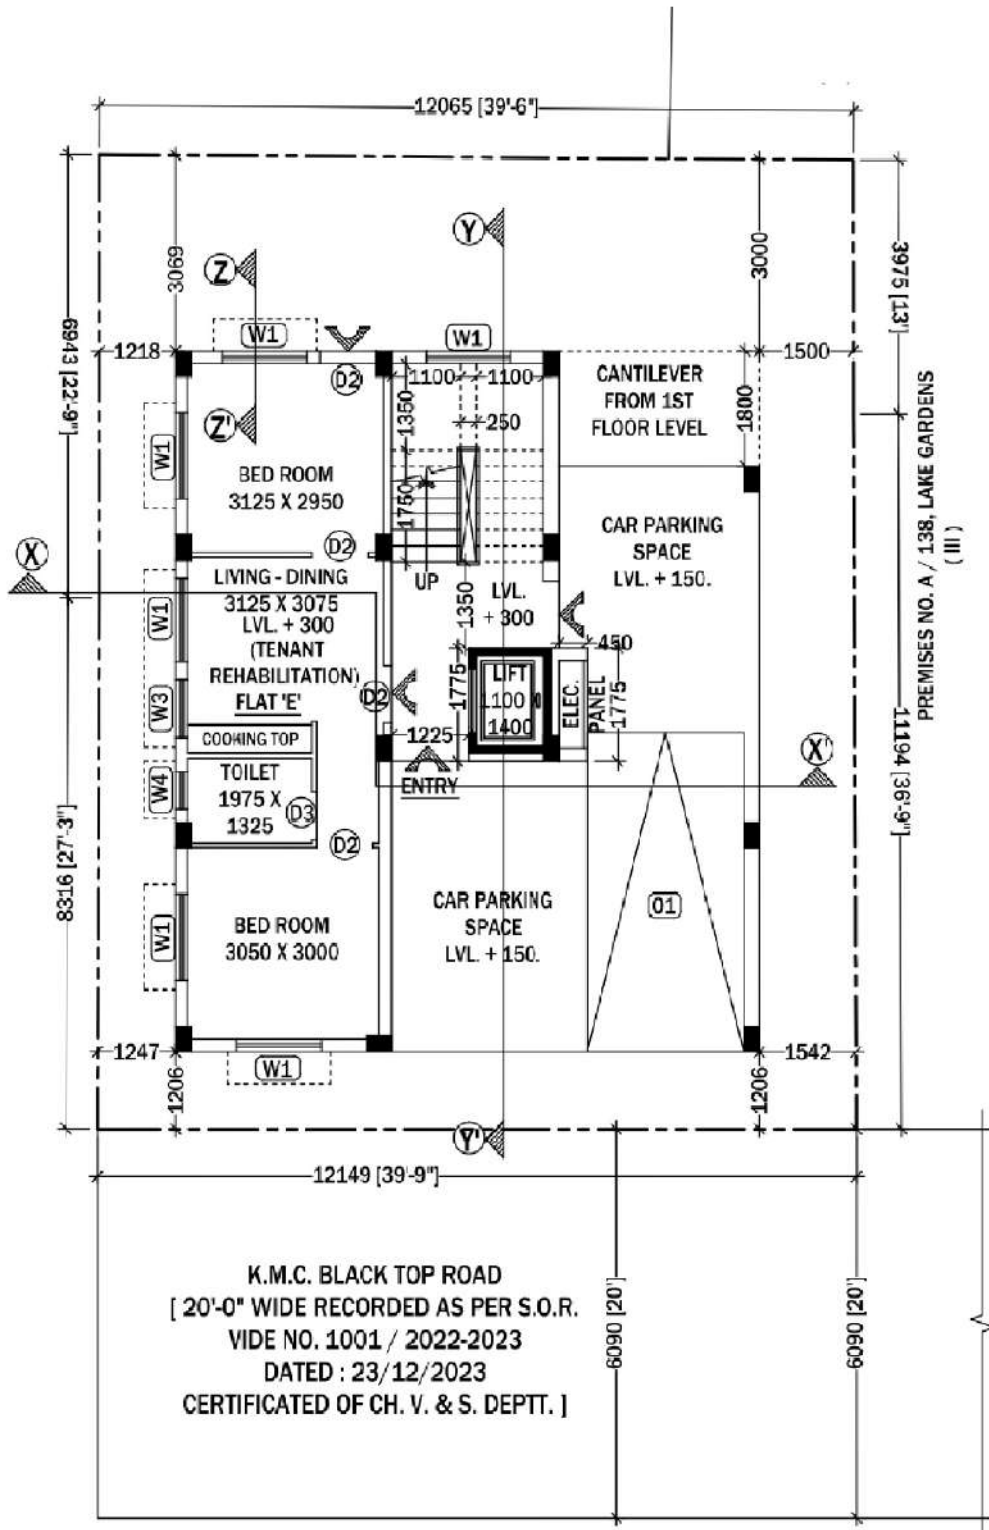

**Proposed Project at Premises No-139, Lake Gardens,
Ward No-093, Borough No-X, under Kolkata Municipal
Corporation, P.O.-Lake Gardens, P.S.-Lake,
Kolkata-700045**

LATITUDE : 22.505520
LONGITUDE : 88.347133